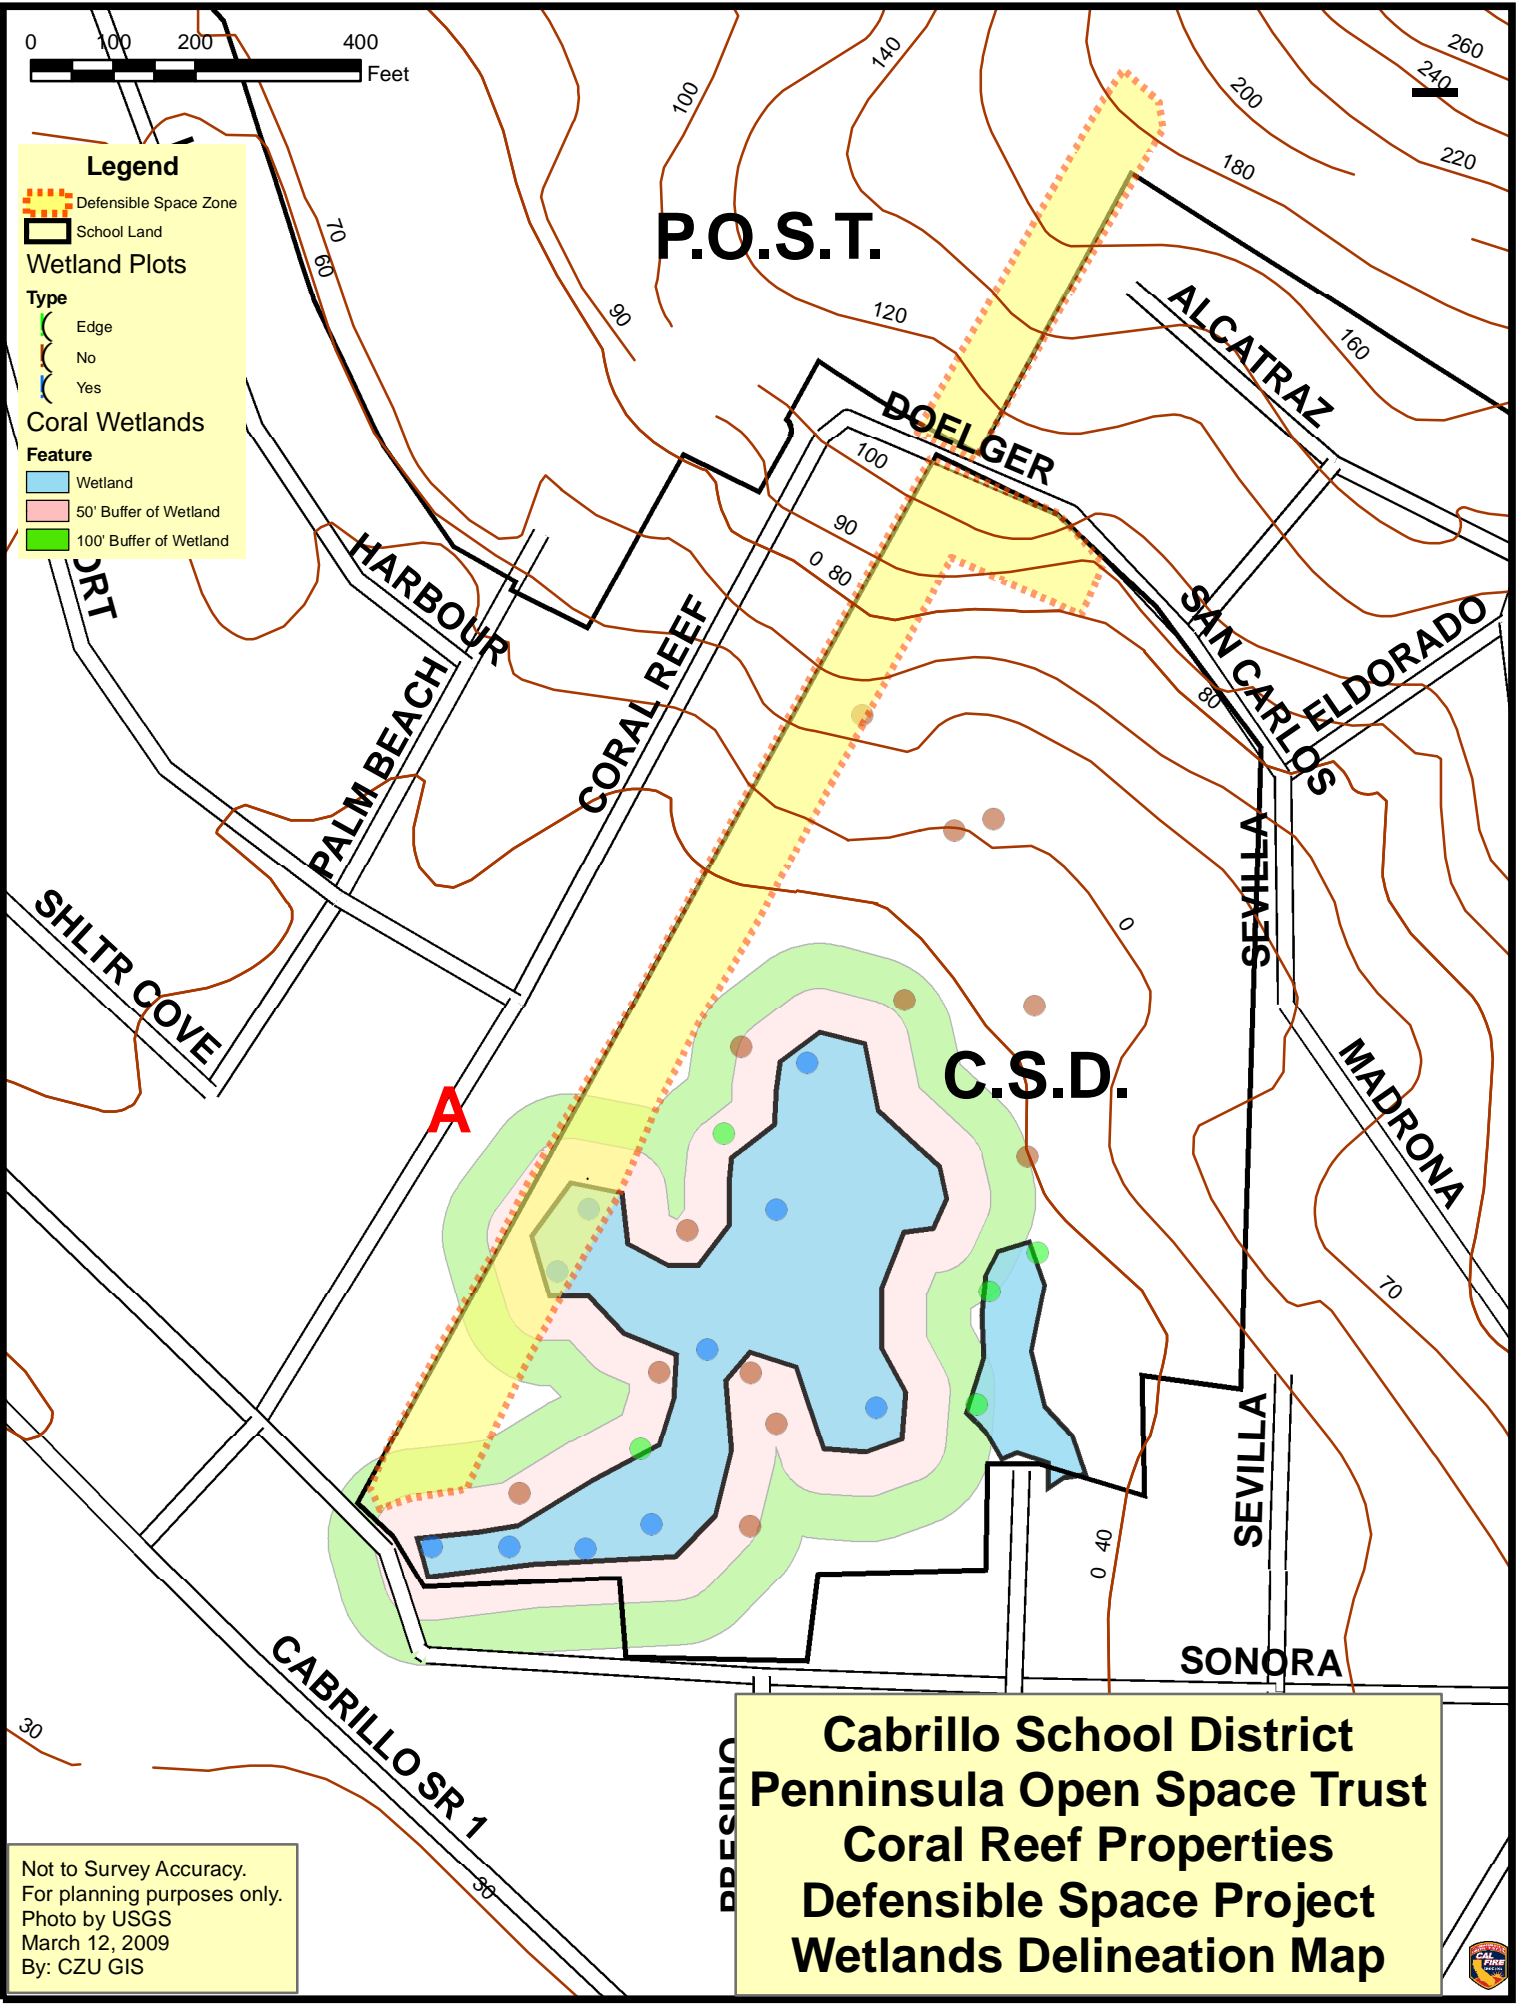

Legend

- Defensible Space Zone
- School Land

Wetland Plots

Type

- Edge
- No
- Yes

Coral Wetlands

Feature

- Wetland
- 50' Buffer of Wetland
- 100' Buffer of Wetland

**Cabrillo School District
 Penninsula Open Space Trust
 Coral Reef Properties
 Defensible Space Project
 Wetlands Delineation Map**

Not to Survey Accuracy.
 For planning purposes only.
 Photo by USGS
 March 12, 2009
 By: CZU GIS